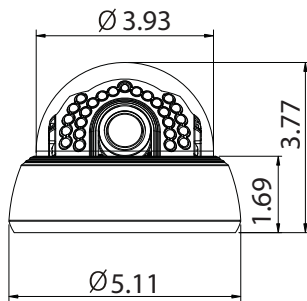

## High Resolution Indoor Dome Camera

### Features

- High Resolution ( Color : 560 TV Lines )
- 1/3 " Pixim DSP Sensor
- 2.8~12mm Vari-focal lens
- Min. Illumination 0 Lux ( LEDs on, Max 80 ft )
- Mechanical IR cut filter ( True Day & Night )
- Built-in WDR function
- Dual Voltage DC12V ( 1000mA) or 24VAC (24VA)
- Built-in Reverse Polarity Protection
- 3- Axis

### Dimensions

Unit : inch

### Specifications

<b>TV Type</b>	NTSC
<b>CCD</b>	1/3" Pixim DPS Sensor
<b>Effective Pixels</b>	720(H) x 540(V)
<b>Resolution</b>	560 TV Lines
<b>Sync. Type</b>	Internal
<b>Scanning Systems</b>	2:1 Interlaced
<b>Minimum Illumination</b>	0 Lux (LEDs on, Max 80ft)
<b>Lens</b>	2.8-12mm Vari-focal
<b>Day &amp; Night</b>	AUTO / COLOR / BW
<b>SDNR</b>	ON
<b>Gain Control</b>	Auto / Manual
<b>Sense Up</b>	Max. x32(x2, x4, x8, x16, x32)
<b>S/N Ratio</b>	More 50dB (AGC OFF)
<b>Operation Temperature</b>	-4° F ~ 122° F
<b>Power Supply</b>	Regulated 12VDC-24VAC
<b>Built-in Reverse Polarity Protection</b>	Yes
<b>Power Consumption</b>	Max: 500mA @ 12VDC / 510mA @ 24VAC
<b>Weight</b>	Approx: 1.11lb