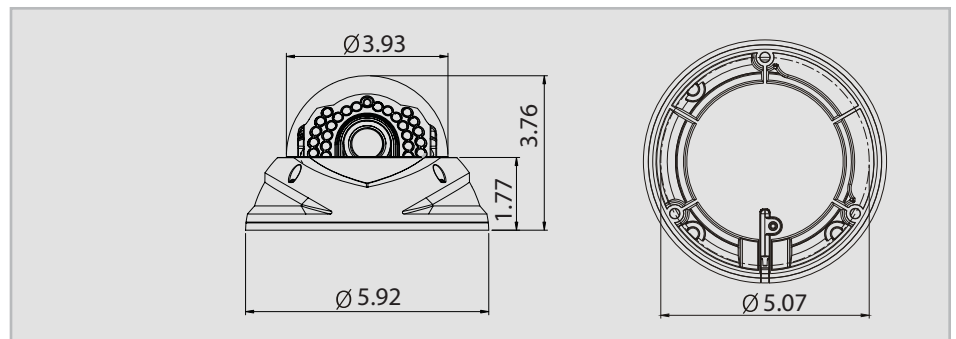

High Resolution Outdoor Vandal Dome Camera

PIXIM 212VIR

Features

- High Resolution (Color : 560 TV Lines)
- 1/3 " Pixim DPS Sensor
- 2.8~12mm Vari-focal lens
- Min. Illumination 0 Lux (LEDs on, Max 80 ft)
- Mechanical IR cut filter (True Day & Night)
- Built-in WDR function
- Dual Voltage DC12V (1000mA) or 24VAC (24VA)
- Built-in Reverse Polarity Protection
- 3- Axis

Specifications

TV Type	NTSC
CCD	1/3" Pixim DP's Sensor
Effective Pixels	720 (H) X 540 (V)
Resolution	560 TVL
Sync. Type	Internal
Scanning Systems	2:1 Interlaced
Minimum Illumination	0 Lux (LEDs on, Max 80ft)
Lens	2.8-12mm Vari- focal
Day & Night	AUTO/ COLOR / BW
SDNR	ON
Gain Control	Auto / Manual
Sens Up	Max. x32 (X2, X4, X8, X16, X32)
S/N Ratio	More 50dB (AGC OFF)
Operating Temp/ Humidity	14°F ~ 122°F / 30 ~ 90% RH
Weather Proof	Yes
Power Supply	Regulated 12VDC - 24VAC
Power Consumption	Max: 500mA @ 12VDC / 510mA @ 24VAC
Built- in Reverse Polarity Protection	Yes
Vandal Proof	Yes
Dimensions	3.50" (W) x 3.5" (H) x 7.09" (D)
Weight	Approx: 2.11lb

Dimensions (Unit : inch)

Resolution

Auto Iris

Varifocal

Infrared

Day & Night

IP66 Weather-Proof

Vandal-Proof